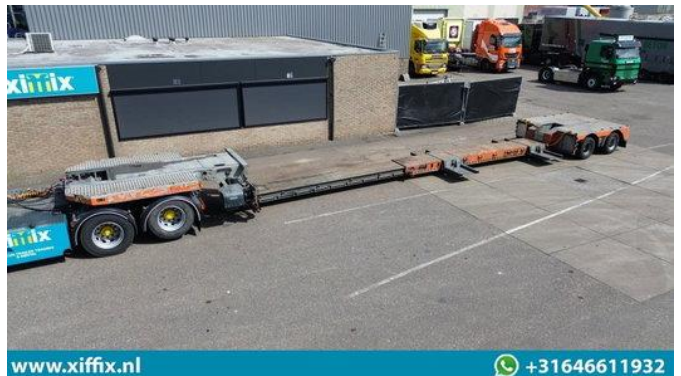

## RECKER 2-ass. Uitschuifbare dieplader met afneembare zwanenhals // 2x gestuurd

### Properties

Single weight	10.920kg
Load capacity	31.080kg
GVW	42.000kg
Serial number	W09S42251DGR27307

# RECKER 2-ass. Uitschuifbare dieplader met afneembare zwanenhals // 2x gestuurd

## Description

Construction: 2-axle Extendable Low loader with removable gooseneck // 2x steering Date of 1st registration: 23-07-2013 Length trailer: 1.325 + 480 cm Length bed: 600 + 480 cm Width trailer: 254 cm. Width small bed: 80 cm. Bed High: +- 45 cm. Suspension: Hydr, Number of axles: 2 pieces Number of steering axles: 2 pieces forced hydraulic. Number of lift axle: No GVW: 42.000 kg Tare weight: 10.920 kg. Payload: 31.080 kg. Tire size: 245/70x17, 5 " Profile on average in %: 60 % Brakes : drum brakes 40 % MOT t/m: n Brand axles: Gigant Remote control for the steering axles: Yes Trailer technical in good condition