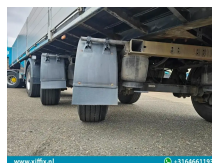

Pacton 3-ass. Oplegger met borden en kraanspoor // 2x gestuurd

General features

Brand	Pacton
Subcategory	Drop side
Construction year	2015
Date of first registration	27-11-2015
Condition	Used
General condition	Good
Reference	13555

Characteristics

Empty weight	11.520kg
Load capacity	29.480kg
GWV	41.000kg
Serial number	XNTTPD34400074012

Pacton 3-ass. Oplegger met borden en kraanspoor // 2x gestuurd

Technical specifications

Number of axes

3

Description

Construction: 3-axle Flat trailer with boards and crane profile // 2x steering First registration date: 27-11-2015 Length trailer: 1.345 + 30 cm. Height: +-140 cm. Width: 255 cm. Width crane profile: 130 cm. Suspension: Air Number of axles: 3 pieces Number of steering axles: 2 (2e and 3e, rod) Number of elevator shafts: 0 GVW: 41.000 kg. Tare weight: 11.520 kg. Loading capacity: 29.480 kg Tire size: 385/65 R 22, 5 Profile average in %: 60 % Brakes: Disc 20% MOT up to: n Brand axles: BPW Central Lubrication: Yes Turntables in good condition!