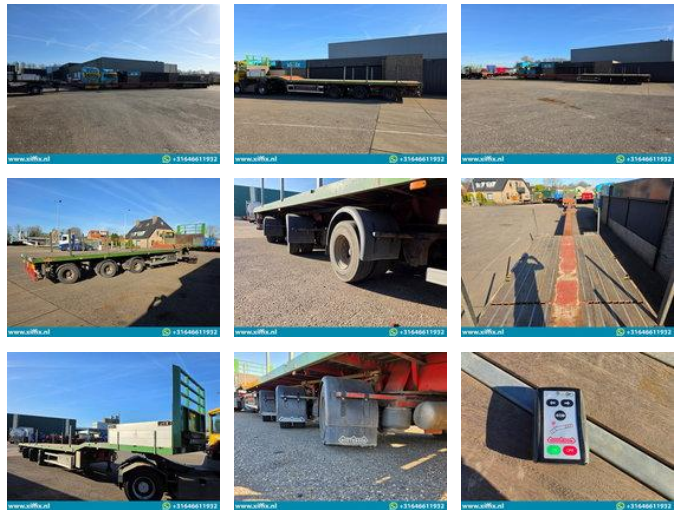

Nooteboom 3-ass. Vlakke triple (3x) uitschuifbare oplegger // 3x gestuurd

General features

Brand	Nooteboom
Subcategory	Flatbed
Construction year	2007
Date of first registration	19-12-2007
Condition	Used
Reference	15001

www.xifix.nl  +31646611932

Characteristics

Empty weight	14.080kg
Load capacity	33.920kg
GVW	48.000kg
Serial number	XMR0VB00070000681

Nooteboom 3-ass. Vlakke triple (3x) uitschuifbare oplegger // 3x gestuurd

Technical specifications

Number of axes

3

Description

Construction: 3-axle Flat triple (3x) extendable trailer // 3x steering First registration date: 19-12-2007 Length trailer: 1.370 + 710 + 750 + 740 cm. Height: +- 120 cm. Width: 252 cm. Suspension: Air Number of axles: 3 pieces Number of steering axles: 3 (hydr.) Number of lift axles: 0 GVW: 48.000 kg. Tare weight: 14.080 kg. Loading capacity: 33.920 kg Tire size: 235/75 R 22, 5 Profile on average in %: 50 % Brakes: Drum 5 % MOT up to: n Brand axles: SAF Central lubrication: Yes 2x Remote control for the steering axles: Yes