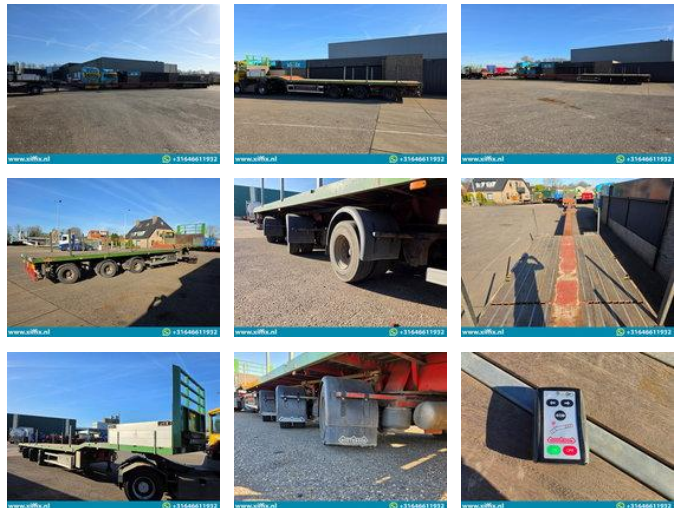

## Nootboom 3-ass. Vlakke triple (3x) uitschuifbare oplegger // 3x gelenkt

### Characteristics

Empty weight	14.080kg
Load capacity	33.920kg
GVW	48.000kg
Serial number	XMR0VB00070000681

## Description

Construction: 3-axle Flat triple (3x) extendable trailer // 3x steering First registration date: 19-12-2007 Length trailer: 1.370 + 710 + 750 + 740 cm. Height: +- 120 cm. Width: 252 cm. Suspension: Air Number of axles: 3 pieces Number of steering axles: 3 (hydr.) Number of lift axles: 0 GVW: 48.000 kg. Tare weight: 14.080 kg. Loading capacity: 33.920 kg Tire size: 235/75 R 22, 5 Profile on average in %: 50 % Brakes: Drum 5 % MOT up to: n Brand axles: SAF Central lubrication: Yes 2x Remote control for the steering axles: Yes