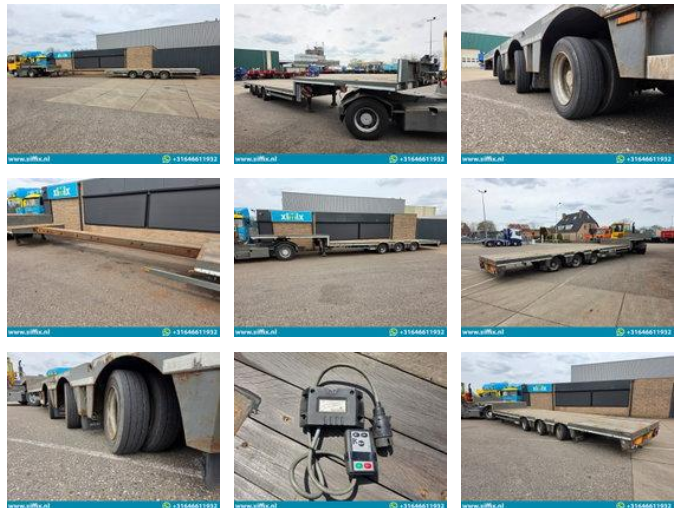

Nooteboom 3-ass. Uitschuifbare semi dieplader // 3x gestuurd // 80 cm. Hoog

General characteristics

Brand	Nooteboom
Subcategory	Semi lowloader
Year of construction	2010
Date of first registration	30-03-2010
Condition	Used
Reference	15009

www.xifix.nl  +31646611932

Properties

Single weight	12.600kg
Load capacity	31.150kg
GVW	43.750kg
Serial number	XMRMC000090002011

Nooteboom 3-ass. Uitschuifbare semi dieplader // 3x gestuurd // 80 cm. Hoog

Technical specifications

Number of axes

3

Description

Construction: 3-axle extendable Semi-lowloader // 3x steering // 80 cm. High Date 1st registration: 30-03-2010 Length trailer: 1.370 + 640 cm. Length bed: 920 + 640 cm. Width: 252 cm. High: +- 80 cm. Number of axles: 3 Number of steering axles: 3 (Hydr.) Number of Lift axles: 0 Suspension: Air GVW: 35.000 kg. (43.750 kg. Technical) Unladen weight: 12.600 kg. Payload: 22.400 kg. (31.150 kg. Technical) Tire size: 205/65 x 17.5 " Average profile in%: 40 % Brakes: drum brakes 10 % MOT t/m: n Brand axles: SAF Central lubrication: Yes Remote control for the steering axles: Yes