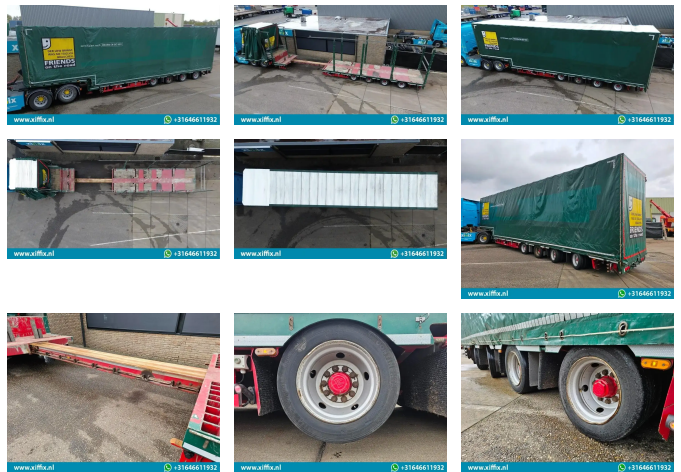

Meusburger 4-ass. Uitschuifbare semi dieplader met huifopbouw // 2x Naloop gestuurd

General features

Brand	Meusburger
Subcategory	Semi lowloader
Construction year	2018
Date of first registration	21-06-2018
Condition	Used
General condition	Good
Reference	14273

Characteristics

Empty weight	11.950kg
Load capacity	39.050kg
GWV	51.000kg
Serial number	W09PG4013J0M49080

Meusburger 4-ass. Uitschuifbare semi dieplader met huifopbouw // 2x Naloop gestuurd

Technical specifications

Number of axes

4

Description

Construction: 4-axle Extendable Semi-lowloader with roof and side curtains // 2x friction steering Date 1st registration: 21-06-2018 Length trailer: 1.350 + 400 cm. Length bed: 1.000 + 400 cm. Width: 254 cm. Width inside: 249 cm. Height bed: +- 78 cm. Height inside: 312 cm. adjustable till 352 cm. Number of axles: 4 Number of steering axles: 2 (friction 3e and 4e) Number of Lift axles: 1 (1e) Suspension: Luft GVW: 51.000 kg. Unladen weight: 11.950 kg. Payload: 39.050 kg. Tire size: 205/65 x 17.5 " Average profile in%: 60 % Brakes: drum brakes 40 % MOT t/m: 06-2024 Brand axles: BPW Central lubrication: Yes Trailer technical in good condition!