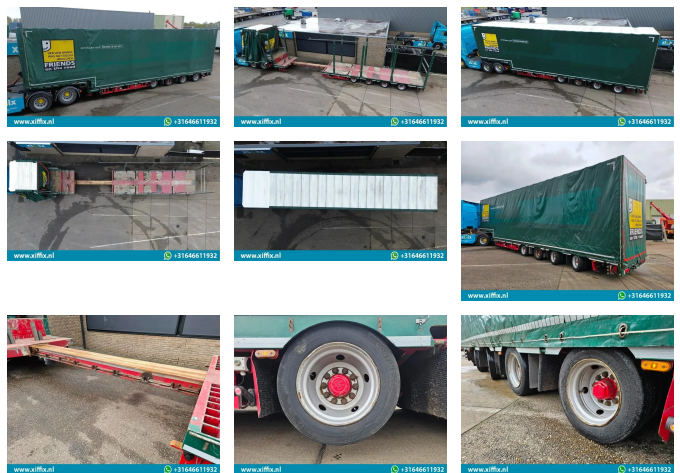

Meusburger 4-ass. Uitschuifbare semi dieplader met huifopbouw // 2x Naloop gestuurd

General features

Brand	Meusburger
Subcategory	Semi lowloader
Construction year	2018
Date of first registration	21-06-2018
Condition	Used
General condition	Good
Reference	14273

Characteristics

Empty weight	11.950kg
Load capacity	39.050kg
Max. weight	51.000kg
Serial number	W09PG4013J0M49080