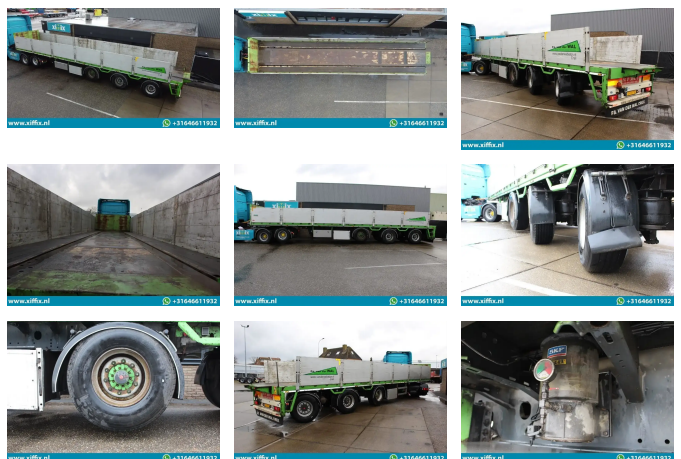

Kennis 3-ass. Oplegger met borden en kraanspoor // 2x gestuurd // 13720

General features

Brand	Kennis
Subcategory	Drop side
Construction year	2009
Date of first registration	05-02-2009
Condition	Used
Reference	13720

Characteristics

Empty weight	9.640kg
Load capacity	38.360kg
GWV	48.000kg
Serial number	XL9TPD348KD452008

Kennis 3-ass. Oplegger met borden en kraanspoor // 2x gestuurd // 13720

Technical specifications

Number of axes

3

Description

Construction: 3-axle Flat trailer with boards and crane profile // 2x steering First registration date: 05-02-2009 Length trailer: 1.350 + 40 cm. Height: +-140 cm. Width: 255 cm. Width crane profile: 130 cm. Suspension: Air Number of axles: 3 pieces Number of steering axles: 2 (2e and 3e, rod) Number of elevator shafts: 1 (1e) GVW: 48.000 kg. Tare weight: 9.640 kg. Loading capacity: 38.360 kg Tire size: 425/65 R 22, 5 Profile average in %: 80 % Brakes: Disc 40% MOT up to: n Brand axles: SAF Central Lubrication: Yes Turntables in good condition!