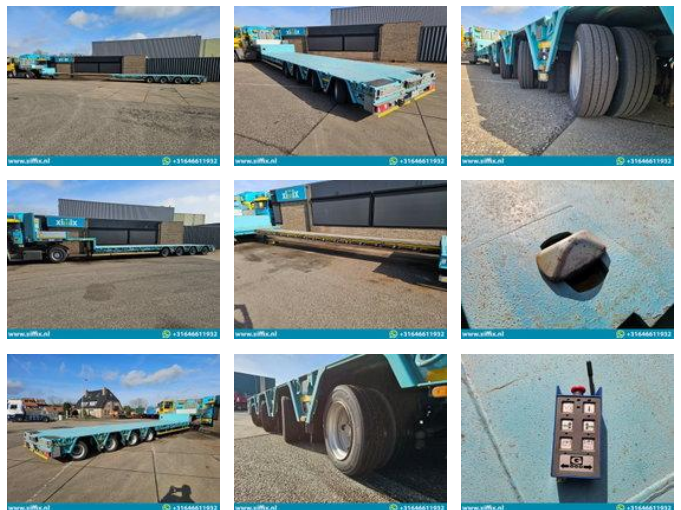

Goldhofer 4-ass. Uitschuifbare semi dieplader // 78 cm. Hoog // 4x gestuurd

General characteristics

Brand	Goldhofer
Subcategory	Semi lowloader
Year of construction	2020
Date of first registration	11-08-2020
Condition	Used
General state	Very good
Reference	14984

Properties

Single weight	15.400kg
Load capacity	34.600kg
GVW	50.000kg
Serial number	WGOSTZL47L0040335

Goldhofer 4-ass. Uitschuifbare semi dieplader // 78 cm. Hoog // 4x gestuurd

Technical specifications

Number of axes 4

Description

Construction: 4-axle extendable Semi-lowloader // 78 cm. High // 4x steering Date 1st registration: 11-08-2020 Length trailer: 1.490 + 820 cm. Length bed: 1.070 + 820 cm. Width: 255 cm. High: +- 78 cm. Number of axles: 4 Number of steering axles: 4 (Hydr.) Number of Lift axles: 0 Suspension: Air GVW: 50.000 kg. Unladen weight: 15.400 kg. Payload: 34.600 kg. Tire size: 205/65 x 17.5 " Average profile in%: 60 % Brakes: drum brakes 70 % MOT t/m: 09-2026 Brand axles: BPW Central lubrication: Yes 2x Remote control for the steering axles: Yes Trailer technical in good condition!