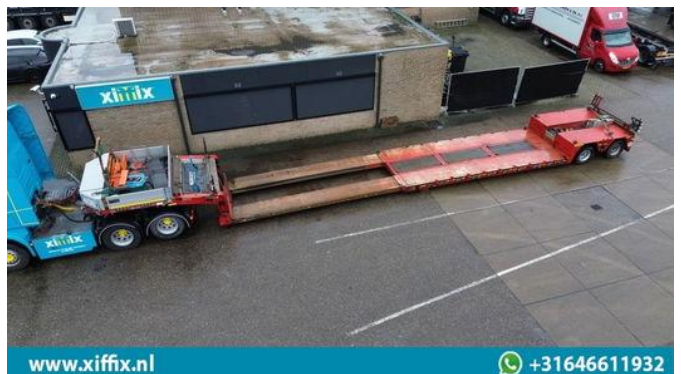

## Goldhofer 2-ass. Uitschuifbare dieplader met afneembare zwanenhals // 2x gestuurd

### General features

Brand	Goldhofer
Subcategory	Lowloader
Construction year	2018
Date of first registration	19-04-2018
Condition	Used
General condition	Good
Reference	14518

# Goldhofer 2-ass. Uitschuifbare dieplader met afneembare zwanenhals // 2x gestuurd

## Description

Construction: 2-axle extendable low loader with removable gooseneck // 2x steering Date of 1st registration: 19-04-2018 Length trailer: 1.362 cm + 565 cm Length bed: 680 + 565 cm Width trailer: 254 cm. Bed High: +- 35 cm. Suspension: Hydr. Number of axles: 2 pieces Number of steering axles: 2 pieces forced hydraulic. Number of lift axles: No GVW: 44.000 kg Tare weight: 13.300 kg. Payload: 30.700 kg. Tire size: 245/70x17, 5 " Profile on average in %: 70% Brakes : drum brakes 70% MOT t/m: 05-2025 Brand axles: BPW Central lubrication: Yes 2 Remote control for the steering axles: Yes Trailer technical in good condition