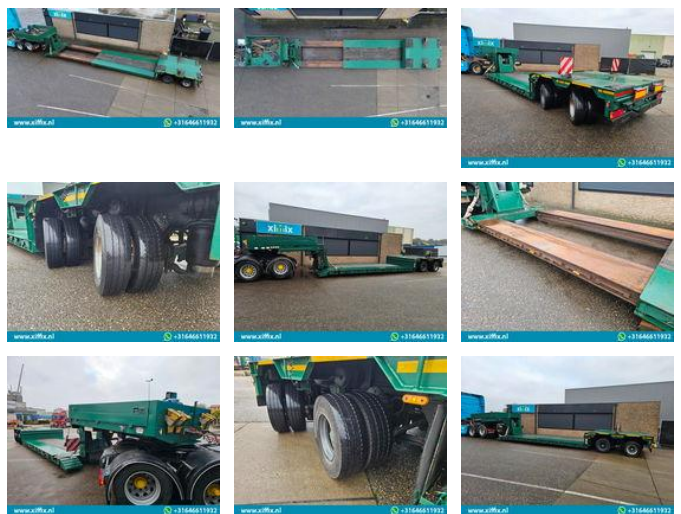

## Goldhofer 2-ass. Uitschuifbare dieplader met afneembare zwanenhals // 275 cm. Breed // 2x gestuurd

### General features

|                            |            |
|----------------------------|------------|
| Brand                      | Goldhofer  |
| Subcategory                | Lowloader  |
| Construction year          | 2002       |
| Date of first registration | 16-10-2002 |
| Condition                  | Used       |
| General condition          | Good       |
| Reference                  | 14447      |

# Goldhofer 2-ass. Uitschuifbare dieplader met afneembare zwanenhals // 275 cm. Breed // 2x gestuurd

## Description

Construction: 2-axle extendable low loader with removable gooseneck // 2x steering // 275 cm. Wide Date of 1st registration: 16-10-2002 Length trailer: 1.325 cm + 405 cm Length bed: 600 cm + 405 cm Width trailer: 275 cm. Bed High: +- 35 cm. Suspension: Air Number of axes: 2 pieces Number of steering axles: 2 pieces forced hydraulic. Number of elevator shafts: No GVW: 38.000 kg Tare weight: 14.100 kg. Payload: 23.900 kg. Tire size: 235/75x17, 5 " Profile on average in %: 50% Brakes : drum brakes 70% MOT t/m: 02-2025 Brand axles: BPW Central lubrication: Yes 2 Trailer technical in good condition