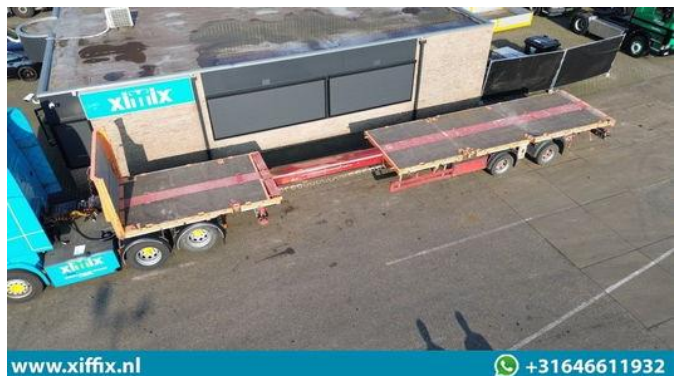

# Fellechner 2-ass. Vlakke uitschuifbare MEGA oplegger // Naloop gestuurd

## Characteristics

Empty weight	8.270kg
Load capacity	23.730kg
GWV	32.000kg
Serial number	WFF2SBL32HZBL0566

## Description

Construction: 2-axle extendable flat MEGA trailer // Friction steering First registration date: 28-11-2017 Length trailer: 1.240 + 355 cm. Width: 255 cm Height: +- 115 cm. Suspension: Air Number of axles: 2 pieces Number of steering axles: 1 (Friction) Number of elevator shafts: 0 GVW: 32.000 kg. Tare weight: 8.270 kg. Loading capacity: 23.730 kg Tire size: 245/70 R 19, 5 Profile on average in %: 60 % Brakes: Disc brakes 70 % Apk up to: n Brand axles: BPW Trailer technical in good condition