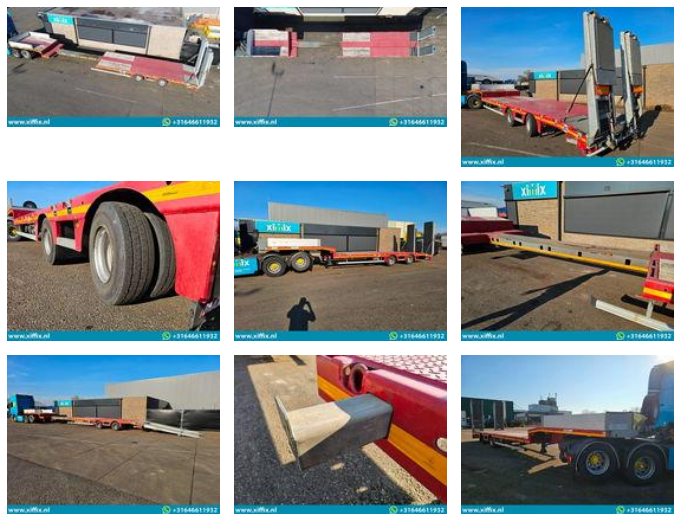

Faymonville 2-ass. Uitschuifbare semi dieplader met dubbele hydr. Kleppen // Naloop gestuurd

General features

Brand	Faymonville
Subcategory	Semi lowloader
Construction year	2021
Date of first registration	07-01-2021
Condition	Used
General condition	Good
Reference	14623

Characteristics

Empty weight	9.690kg
Load capacity	29.310kg
GWV	39.000kg
Serial number	YAMT12XX2J0103674

Faymonville 2-ass. Uitschuifbare semi dieplader met dubbele hydr. Kleppen // Naloop gestuurd

Technical specifications

Number of axes

2

Description

Construction: 2-axle Extendable Semi-lowloader with double hydr.ramps // Friction steering Date 1st registration: 07-01-2021
Length trailer: 1.290 + 450 cm. Length bed: 860 + 450 cm. Width: 254 cm. High: +- 90 cm. Number of axles: 2 Number of steering axles: 1 (friction) Number of elevator shafts: 0 Suspension: Air GVW: 39.000 kg. Own weight: 9.690 kg. Payload: 29.310 kg. Tire size: 235/75 x 17.5 " Average profile in%: 60 % Brakes: drum brakes 25 % MOT: 15-01-2026 Brand axles: SAF Ramps: Hydraulically adjustable 420 cm. long 77 cm wide Trailer technical in good condition!