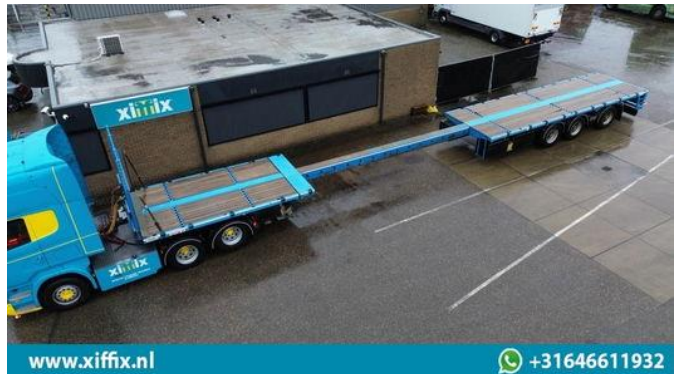

ES-GE 3-ass. Vlakke uitschuifbare oplegger // Naloop gestuurd

General features

Brand	ES-GE
Subcategory	Flatbed
Construction year	2016
Date of first registration	28-11-2016
Condition	Used
General condition	Good
Reference	13529

Characteristics

Empty weight	7.950kg
Load capacity	40.050kg
GWV	48.000kg
Serial number	W09GLN348GEE32927

ES-GE 3-ass. Vlakke uitschuifbare oplegger // Naloop gestuurd

Technical specifications

Number of axes

3

Description

Construction: 3-axle flat extendable trailer // friction steering First registration date: 28-11-2016 Length trailer: 1.380 + 700 cm. Width: 255 cm Height: +- 140 cm. Suspension: Air Number of axles: 3 pieces Number of steering axles: 1 (friction) Number of elevator shafts: 1 (1e) GVW: 48.000 kg. Tare weight: 7.950 kg. Loading capacity: 40.050 kg Tire size: 385/65 R22, 5 Profile on average in %: 50 % Brakes: Disc brakes 80 % MOT up to: n Brand axles: Gigant Trailer technical in very good condition!