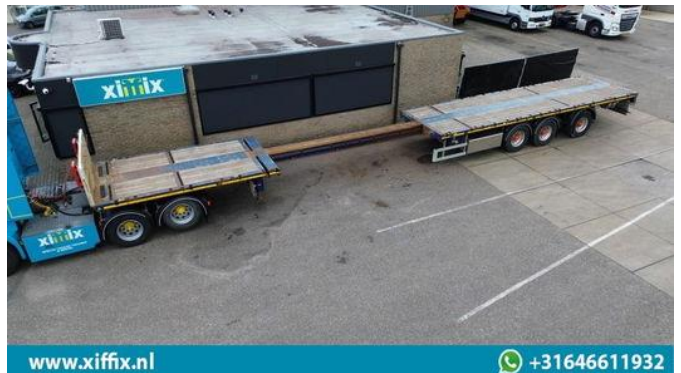

Doll 3-ass. Vlakke uitschuifbare oplegger // Naloop gestuurd

General features

Brand	Doll
Subcategory	Flatbed
Construction year	2015
Date of first registration	26-05-2015
Condition	Used
Reference	14402

Characteristics

Empty weight	8.740kg
Load capacity	39.260kg
Max. weight	48.000kg
Serial number	W09P3L330F0D04054

Doll 3-ass. Vlakke uitschuifbare oplegger // Naloop gestuurd

Technical specifications

Number of axes

3

Description

Construction: 3-axle flat extendable trailer // friction steering First registration date: 26-05-2015 Length trailer: 1.375 + 555 cm. Width: 252 cm Height: +- 140 cm. Suspension: Air Number of axles: 3 pieces Number of steering axles: 1 (friction) Number of elevator shafts: 0 GVW: 48.000 kg. Tare weight: 8.740 kg. Loading capacity: 39.260 kg Tire size: 385/65 R22, 5 Profile on average in %: 70 % Brakes: Drum brakes 50 % MOT up to: n Brand axles: BPW Trailer technical in good condition.