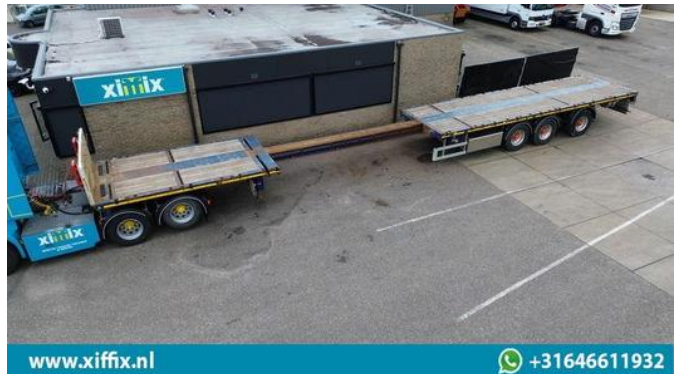

## Doll 3-ass. Vlakke uitschuifbare oplegger // Naloop gestuurd

### General features

Brand	Doll
Subcategory	Flatbed
Construction year	2015
Date of first registration	26-05-2015
Condition	Used
Reference	14402

### Characteristics

Empty weight	8.740kg
Load capacity	39.260kg
GWV	48.000kg
Serial number	W09P3L330F0D04054

## Description

Construction: 3-axle flat extendable trailer // friction steering First registration date: 26-05-2015 Length trailer: 1.375 + 555 cm. Width: 252 cm Height: +- 140 cm. Suspension: Air Number of axles: 3 pieces Number of steering axles: 1 (friction) Number of elevator shafts: 0 GVW: 48.000 kg. Tare weight: 8.740 kg. Loading capacity: 39.260 kg Tire size: 385/65 R22, 5 Profile on average in %: 70 % Brakes: Drum brakes 50 % MOT up to: n Brand axles: BPW Trailer technical in good condition.