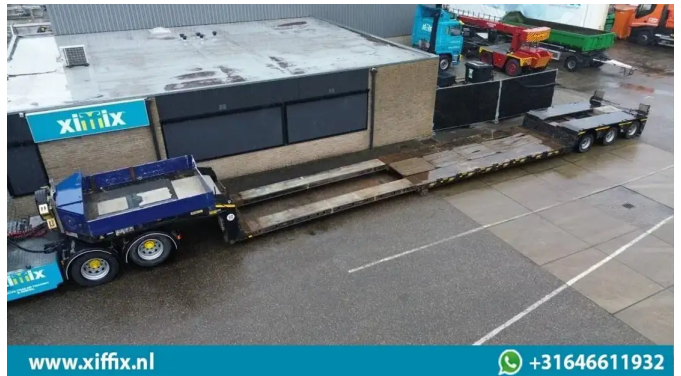

# Doll 3-ass. Uitschuifbare dieplader met afneembare nek // 3x gestuurd

## General features

Brand	Doll
Subcategory	Lowloader
Construction year	2017
Date of first registration	14-12-2017
Condition	Used
General condition	Good
Reference	14333

## Description

Construction: 3-axle Extendable Low loader with removable gooseneck // 3x steering Date of 1st registration: 14-12-2017 Length trailer: 1.575 + 550 cm Length bed: 735 + 550 cm Width: 255 cm. Bed High: +- 35 cm. Suspension: Air Number of axles: 3 pieces Number of steering axles: 3 pieces forced hydraulic. Number of elevator shafts: No GVW: 55.000 kg. Tare weight: 16.080 kg. Payload: 38.920 kg. Tire size: 245/70x17, 5 " Profile on average in %: 50 % Brakes : drum brakes 50 % MOT t/m: 01-2025 Brand axles: BPW Central lubrication: Yes 2x Remote control for the steering axles: Yes Trailer technical in good condition!