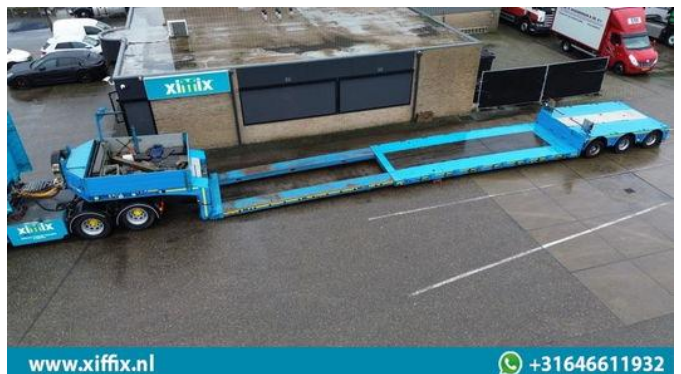

## Doll 3-ass. Uitschuifbare dieplader met afneembare nek // 275 cm. Breed // 3x gestuurd

### General features

Brand	Doll
Subcategory	Lowloader
Construction year	2008
Date of first registration	13-10-2008
Condition	Used
General condition	Good
Reference	14527

# Doll 3-ass. Uitschuifbare dieplader met afneembare nek // 275 cm. Breed // 3x gestuurd

## Description

Construction: 3-axle extendable low loader with removable gooseneck // 275 cm Wide // 3x steering Date of 1st registration: 13-10-2008 Length trailer: 1.625 cm + 605 cm Length bed: 780 + 605 cm Width trailer: 275 cm. Bed High: +- 35 cm. Suspension: Air Number of axles: 3 pieces Number of steering axles: 3 pieces forced hydraulic. Number of lift axles: No GVW: 55.000 kg Tare weight: 17.900 kg. Payload: 37.100 kg. Tire size: 235/75x17, 5 " Profile on average in %: 70 % Brakes : drum brakes 70 % MOT t/m: 10-2025 Brand axles: BPW Central lubrication: Yes 2 Remote control for the steering axles: Yes Trailer technical in good condition