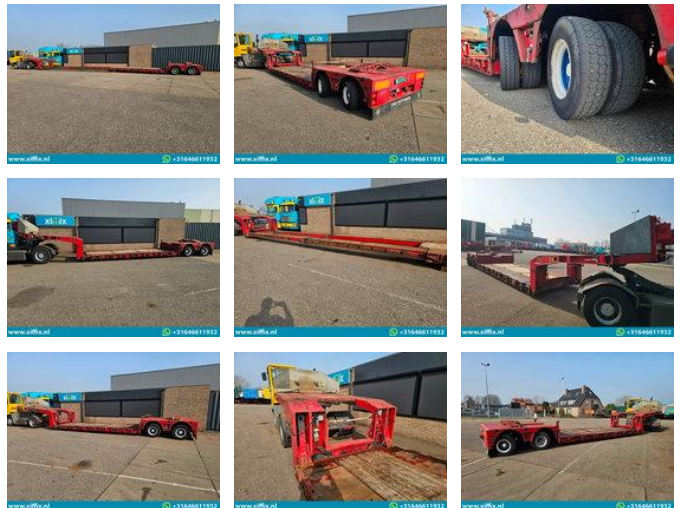

## Doll 2-ass. Dubbel (2x) uitschuifbare dieplader met afn. Zwanenhals // 2x gestuurd

### General features

Brand	Doll
Subcategory	Lowloader
Construction year	2008
Date of first registration	26-02-2008
Condition	Used
Reference	14976

[www.xifix.nl](http://www.xifix.nl)

+31646611932

# Doll 2-ass. Dubbel (2x) uitschuifbare dieplader met afn. Zwanenhals // 2x gestuurd

## Description

Construction: 2-axle double (2x) extendable low loader with removable gooseneck // 2x steering Date of 1st registration: 26-02-2008 Length trailer: 1.340 cm + 550 + 520 cm Length bed: 650 + 550 + 520 cm = 17,20 meters! Width trailer: 255 cm. Bed High: +- 40 cm. Suspension: Air Number of axles: 2 pieces Number of steering axles: 2 pieces forced hydraulic. Number of lift axles: No GVW: 38.000 kg. Tare weight: 16.010 kg. Payload: 21.990 kg. Tire size: 245/70x17, 5 " Profile on average in %: 40 % Brakes : drum brakes 50 % MOT t/m: n Brand axles: BPW Central lubrication: Yes 2x Remote control for the steering axles: Yes