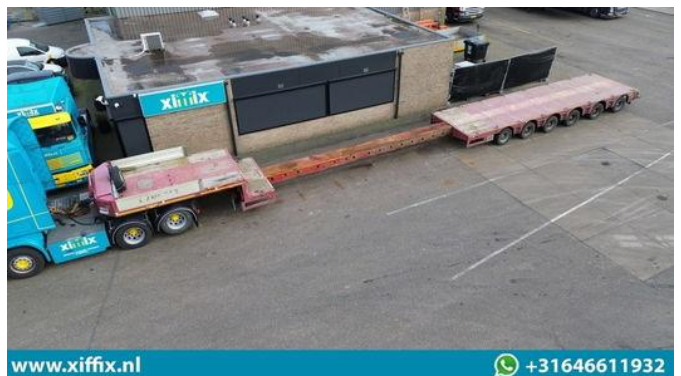

Broshuis 6-ass. Uitschuifbare semi dieplader // SL assen // 5x gestuurd

General features

Brand	Broshuis
Subcategory	Semi lowloader
Construction year	2014
Date of first registration	30-10-2014
Condition	Used
Reference	14582

Characteristics

Empty weight	18.200kg
Load capacity	66.800kg
GWV	85.000kg
Serial number	XNJ65H5UA14H01165

Broshuis 6-ass. Uitschuifbare semi dieplader // SL assen // 5x gestuurd

Description

Construction: 6-axle extendable Semi-lowloader // SL axles // 5x steering Date 1st registration: 30-10-2014 Length trailer: 1.560 + 820 cm. Length bed: 1.110 + 820 cm. Width: 253 cm. High: +- 88 cm. Number of axles: 6 Number of steering axles: 5 (Hydr.) Number of Lift axles: 2 (1e and 2e) Suspension: Hydr. GVW: 85.000 kg. (101.800 kg. technical) Unladen weight: 18.200 kg. Payload: 66.800 kg. (83.600 kg technical) Tire size: 245/70 x 17.5 " Average profile in%: 60 % Brakes: drum brakes 30 % MOT t/m: nvt Brand axles: Gigant Central lubrication: Yes 2 Remote control for the steering axles: Yes