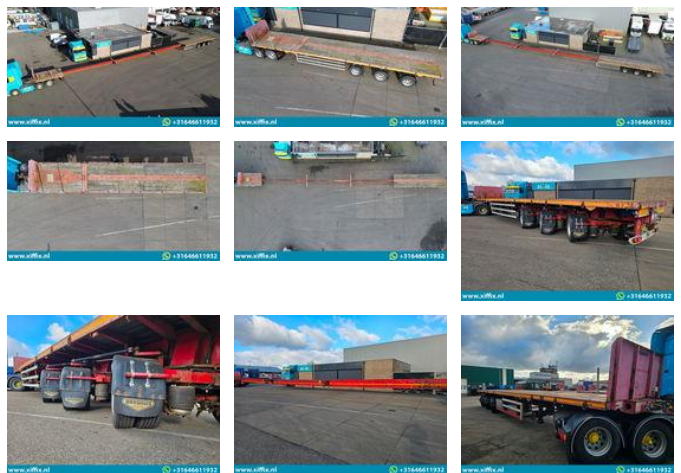

Broshuis 3-ass. Vlakke triple (3x) uitschuifbare oplegger // 40 meter! // 3x gestuurd

General features

Brand	Broshuis
Subcategory	Flatbed
Construction year	2003
Date of first registration	01-01-2003
Condition	Used
Reference	14578

Characteristics

Empty weight	17.000kg
Load capacity	28.000kg
GWV	45.000kg
Serial number	XL933H0SY3L007208

Broshuis 3-ass. Vlakke triple (3x) uitschuifbare oplegger // 40 meter! // 3x gestuurd

Technical specifications

Number of axes

3

Description

Construction: 3-axle Flat triple (3x) extendable trailer // 40 meter! // 3x steering First registration date: 2003 Length trailer: 1.470 + 865 + 855 + 835 cm. Height: +- 150 cm. Width: 254 cm. Suspension: Air Number of axes: 3 pieces Number of steering axles: 3 (hydr.) Number of elevator shafts: 0 GVW: 45.000 kg. Tare weight: 17.000 kg. Loading capacity: 28.000 kg Tire size: 275/70 R 22, 5 Profile on average in %: 60 % Brakes: Drum 60% MOT up to: nvt Brand axles: SAF - Central lubrication (2x) - Remote control for the steering axles