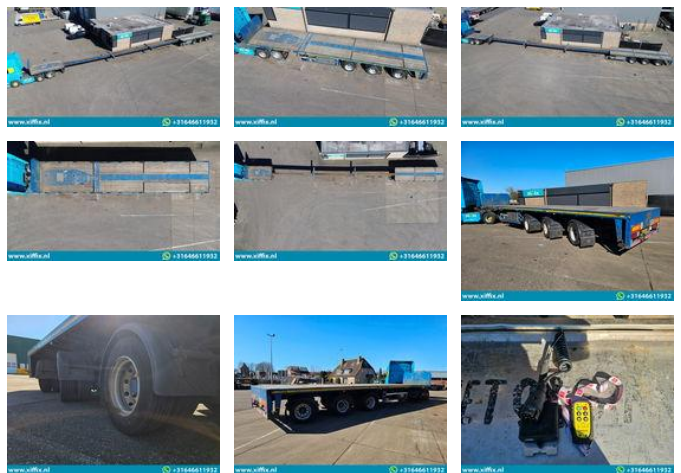

Broshuis 3-ass. Vlakke triple (3x) uitschuifbare oplegger // 36 meter! // 3x gestuurd

General features

Brand	Broshuis
Subcategory	Flatbed
Construction year	2004
Date of first registration	18-10-2004
Condition	Used
Reference	14634

Characteristics

Empty weight	12.905kg
Load capacity	35.095kg
GWV	48.000kg
Serial number	XL933H0SY4L007108

Broshuis 3-ass. Vlakke triple (3x) uitschuifbare oplegger // 36 meter! // 3x gestuurd

Technical specifications

Number of axes

3

Description

Construction: 3-axle Flat triple (3x) extendable trailer // 36 meter! // 3x steering First registration date: 18-10-2004 Length trailer: 1.370 + 770 + 750 + 730 cm. Height: +- 140 cm. Width: 255 cm. Suspension: Air Number of axles: 3 pieces Number of steering axles: 3 (hydr.) Number of elevator shafts: 0 GVW: 48.000 kg. Tare weight: 12.905 kg. Loading capacity: 35.095 kg Tire size: 275/70 R 22,5 Profile on average in %: 40 % Brakes: Drum 60 % MOT up to: nvt Brand axles: SAF - Remote control for the steering axles