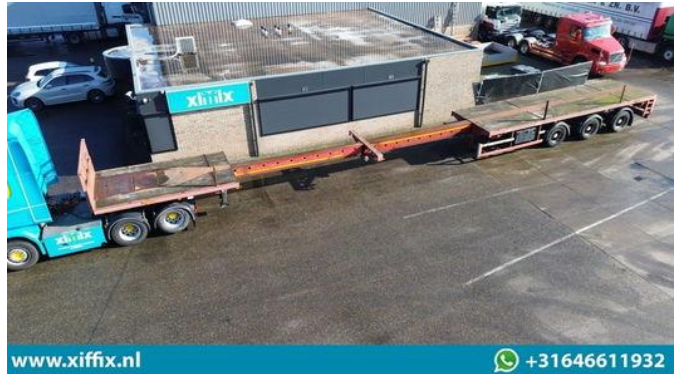

Broshuis 3-ass. Vlakke dubbel (2x) uitschuifbare oplegger

General features

Brand	Broshuis
Subcategory	Flatbed
Construction year	1996
Date of first registration	13-12-1996
Condition	Used
Reference	14586

Characteristics

Empty weight	10.980kg
Load capacity	35.020kg
GWV	46.000kg
Serial number	XL933H0SFTL007368

Broshuis 3-ass. Vlakke dubbel (2x) uitschuifbare oplegger

Technical specifications

Number of axes

3

Description

Construction: 3-axle Flat double (2x) extendable trailer First registration date: 13-12-1996 Length trailer: 1.365 + 500 + 465 cm. Height: +- 150 cm. Width: 254 cm. Suspension: Air Number of axles: 3 pieces Number of steering axles: 0 Number of elevator shafts: 0 GVW: 46.000 kg. (technical) Tare weight: 10.980 kg. Loading capacity: 35.020 kg (technical) Tire size: 385/65 R 22,5 Profile on average in %: 50 % Brakes: Drum 50% MOT up to: n Brand axles: SAF