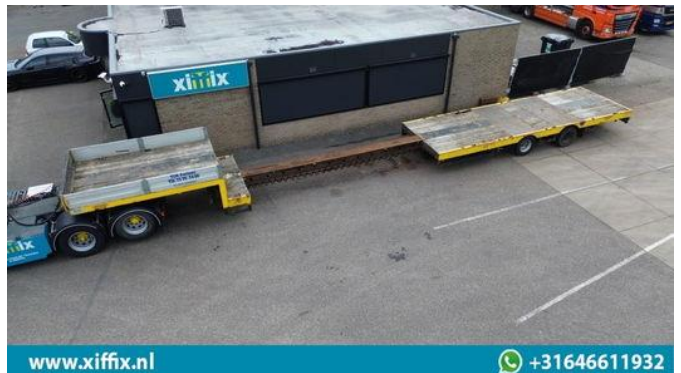

Broshuis 2-ass. Uitschuifbare semi dieplader // Naloop gestuurd

General features

Brand	Broshuis
Subcategory	Semi lowloader
Construction year	2001
Date of first registration	05-07-2001
Condition	Used
Reference	14339

Characteristics

Empty weight	8.300kg
Load capacity	29.700kg
Max. weight	38.000kg
Serial number	XL921N5BA1L007156

Broshuis 2-ass. Uitschuifbare semi dieplader // Naloop gestuurd

Technical specifications

Number of axes

2

Description

Construction: 2-axle extendable Semi-lowloader // 1x friction steering Date 1st registration: 05-07-2001 Length trailer: 1.260 + 610 cm. Length bed: 870 + 610 cm. Width: 253 cm. High: +- 92 cm. Number of axles: 2 Number of steering axles: 1 (friction) Number of Lift axles: 0 Suspension: Luft GVW: 38.000 kg. Unladen weight: 8.300 kg. Payload: 29.700 kg. Tire size: 235/75 x 17.5 " Average profile in%: 30 % Brakes: drum brakes 20 % MOT t/m: n Brand axles: BPW