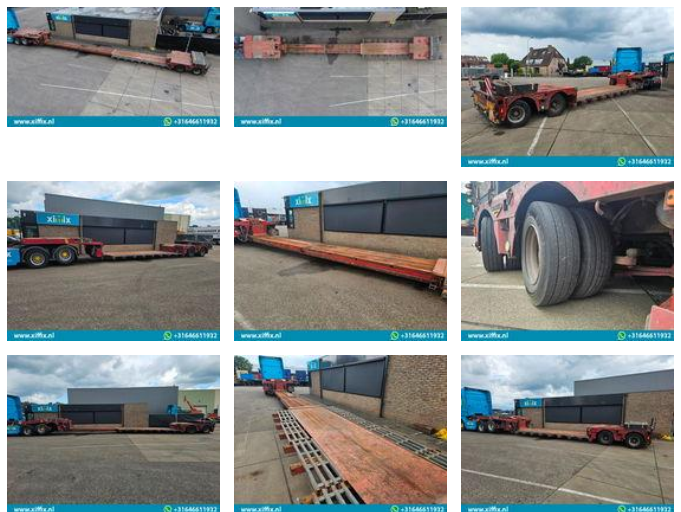

Broshuis 2-ass. Dubbel (2x) uitschuifbare dieplader met afneembare nek // 2x gestuurd

General features

Brand	Broshuis
Subcategory	Lowloader
Construction year	2003
Date of first registration	21-10-2003
Condition	Used
Reference	14374

Characteristics

Empty weight	14.200kg
Load capacity	21.800kg
GWV	36.000kg
Serial number	XL922H5BM3L007163

Broshuis 2-ass. Dubbel (2x) uitschuifbare dieplader met afneembare nek // 2x gestuurd

Technical specifications

Number of axes

2

Description

Construction: 2-axle double (2x) extendable low loader with removable gooseneck // 2x steering Date of 1st registration: 21-10-2003 Length trailer: 1.345 cm + 440 + 435 cm Length bed: 550 cm + 440 + 435 cm Width trailer: 254 cm. Width small bed: 135 cm. Bed High: +- 40 cm. Suspension: Air Number of axles: 2 pieces Number of steering axles: 2 pieces forced hydraulic. Number of elevator shafts: No GVW: 36.000 kg (47.000 kg. Technical) Tare weight: 14.200 kg. Payload: 21.800 kg. (32.800 kg. Technical) Tire size: 245/70x17,5 " Profile on average in %: 50% Brakes : drum brakes 40% MOT t/m: n Brand axles: BPW